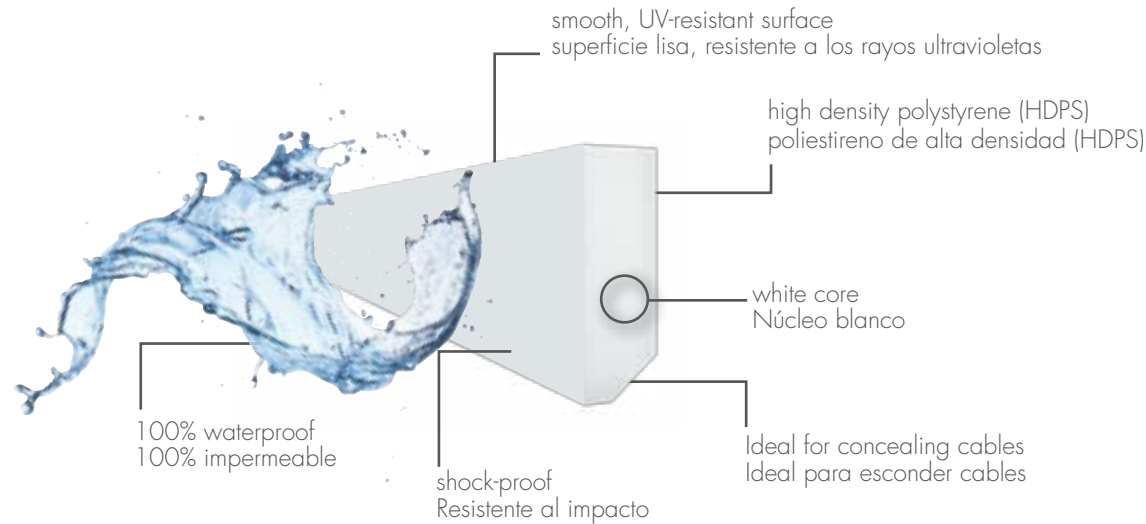

FINISHED BASEBOARD FB1F

H 60 mm
W 13 mm
L 2 m

HDPS

34 m

Waterproof, Scratch-resistant, Impact-resistant, UV-resistant

FINISHED BASEBOARD FT1F

H 38 mm
W 13 mm
L 2 m

HDPS

52 m

Waterproof, Scratch-resistant, Impact-resistant, UV-resistant

FINISHED BASEBOARD FB2F

H 100 mm
W 13 mm
L 2 m

HDPS

20 m

Waterproof, Scratch-resistant, Impact-resistant, UV-resistant

FINISHED BASEBOARD FT2F

H 58 mm
W 13 mm
L 2 m

HDPS

34 m

Waterproof, Scratch-resistant, Impact-resistant, UV-resistant