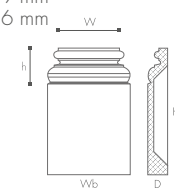

ARSTYL® PB1

H 551 mm
W 270 mm
D 85 mm
Wb 359 mm
h 156 mm

Additional Product :