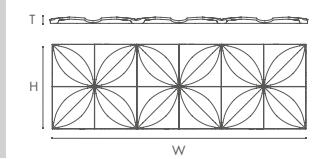

H 380 mm
W 1135 mm
T_{max} 28,5 mm

6 pcs
Designed by
Michaël Bihain

ARSTYL® WALL PANELS DOMINO

H 380 mm
W 1135 mm
T_{max} 38 mm

4 pcs
Designed by
Michaël Bihain

ARSTYL® WALL PANELS WAVE

H 380 mm
W 1135 mm
T_{max} 18,5 mm

7 pcs
Designed by
Michaël Bihain

ARSTYL® WALL PANELS SQUARE

H 380 mm
W 1135 mm
T_{max} 30 mm

5 pcs
Designed by
Michaël Bihain

ARSTYL® WALL PANELS ICON

H 380 mm
W 1135 mm
T_{max} 45 mm

3 pcs
Designed by
Michaël Bihain

ARSTYL® WALL PANELS STRIPE

H 380 mm
W 1135 mm
T_{max} 38 mm

4 pcs
Designed by
Michaël Bihain

ARSTYL® WALL PANELS **FLOWER**

H 380 mm
W 1135 mm
T_{max} 28 mm

NEW! 3D PU ADEFIX PLUS

5 pcs

Designed by Michaël Bihain