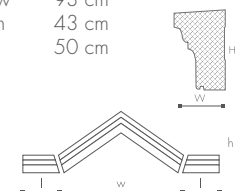

H 125 mm
W 100 mm
w 83 cm
h 43 cm
l 50 cm

Additional Product :

FA10

DOMOSTYL® GA2

H 125 mm
W 100 mm
w 93 cm
h 43 cm
l 50 cm

Additional Product :

FA10

DOMOSTYL® GA3