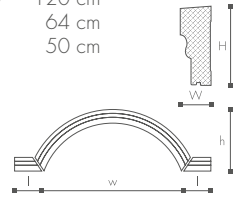

Additional Product :

FA11